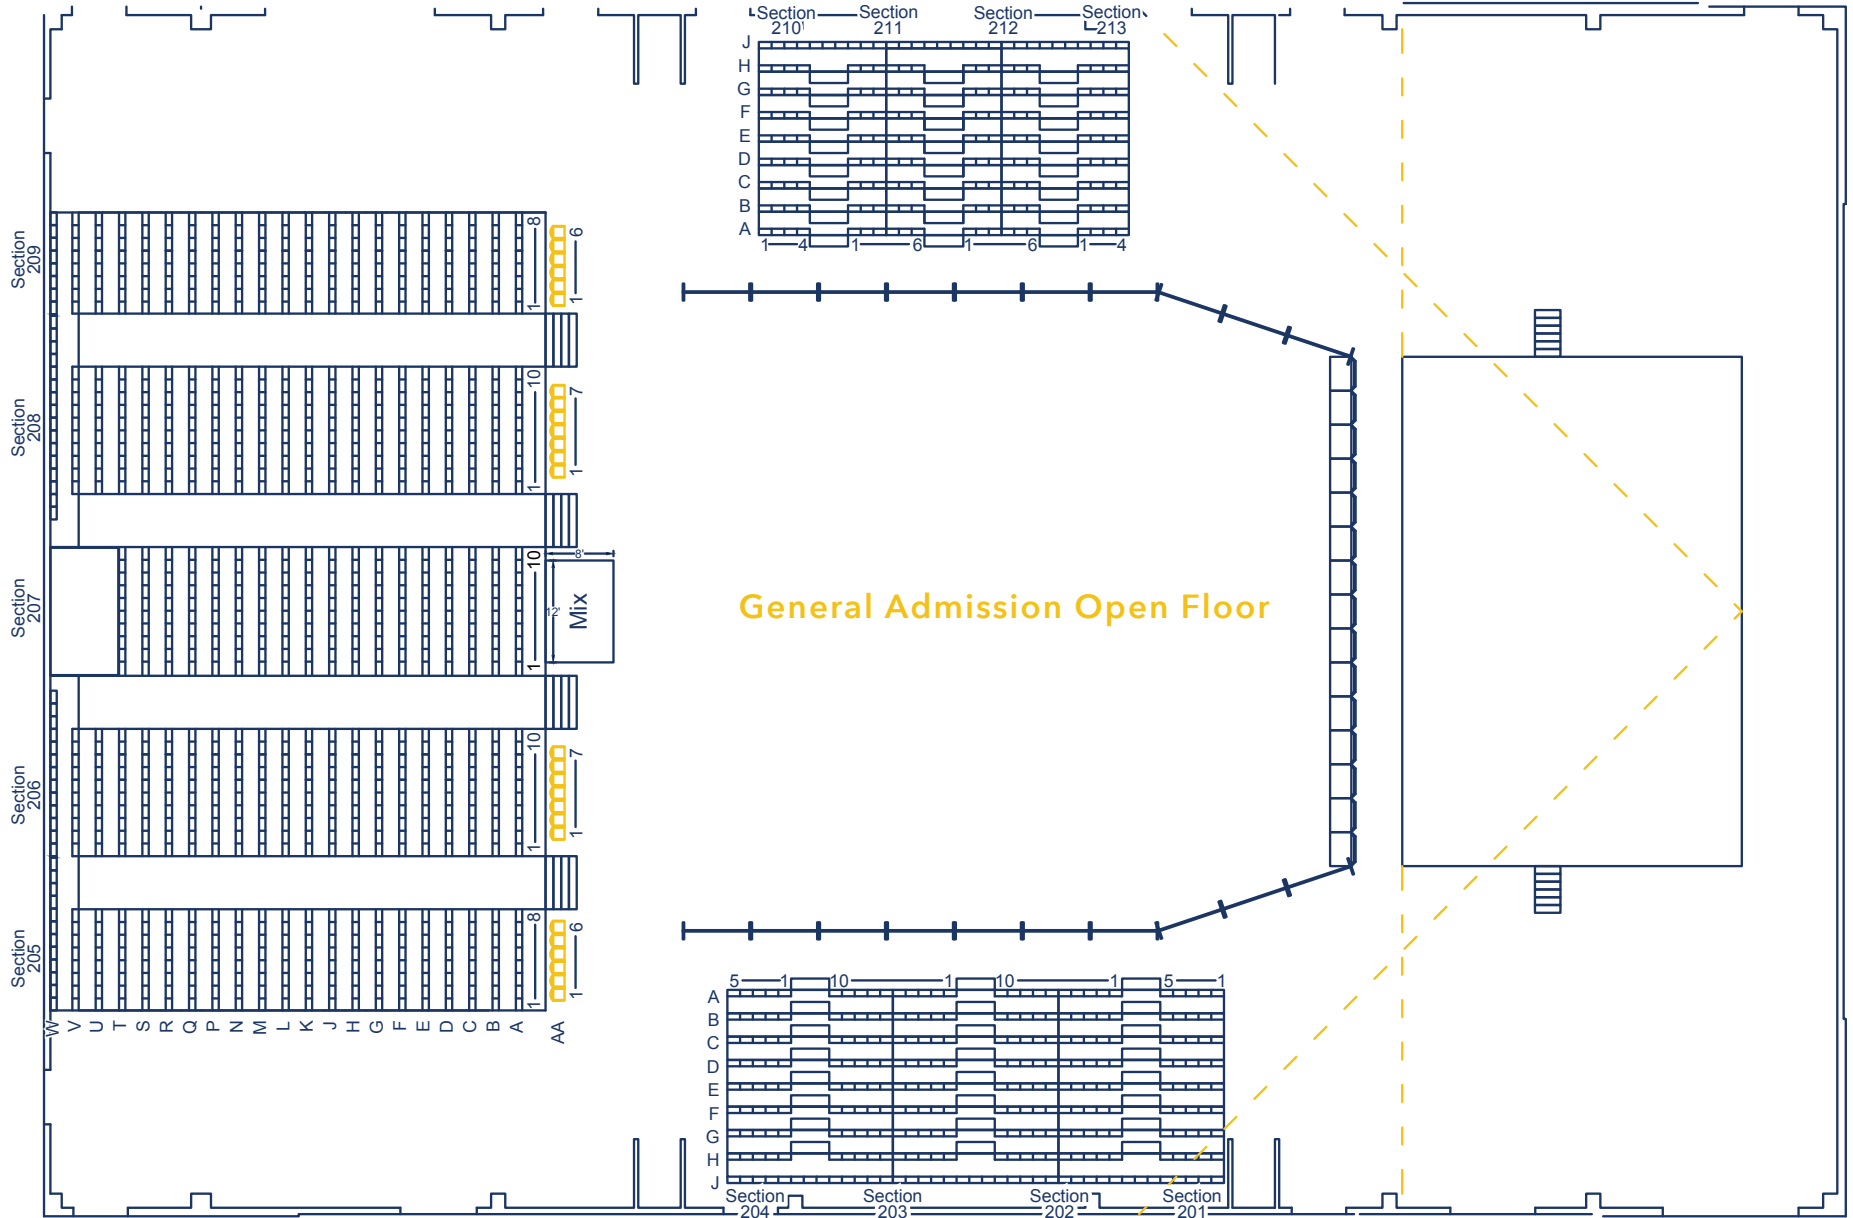

# Bridge View Center

## Expo Hall - All Risers & GA Open Floor

Capacity - 2,456

 Floor Seats

 Risers