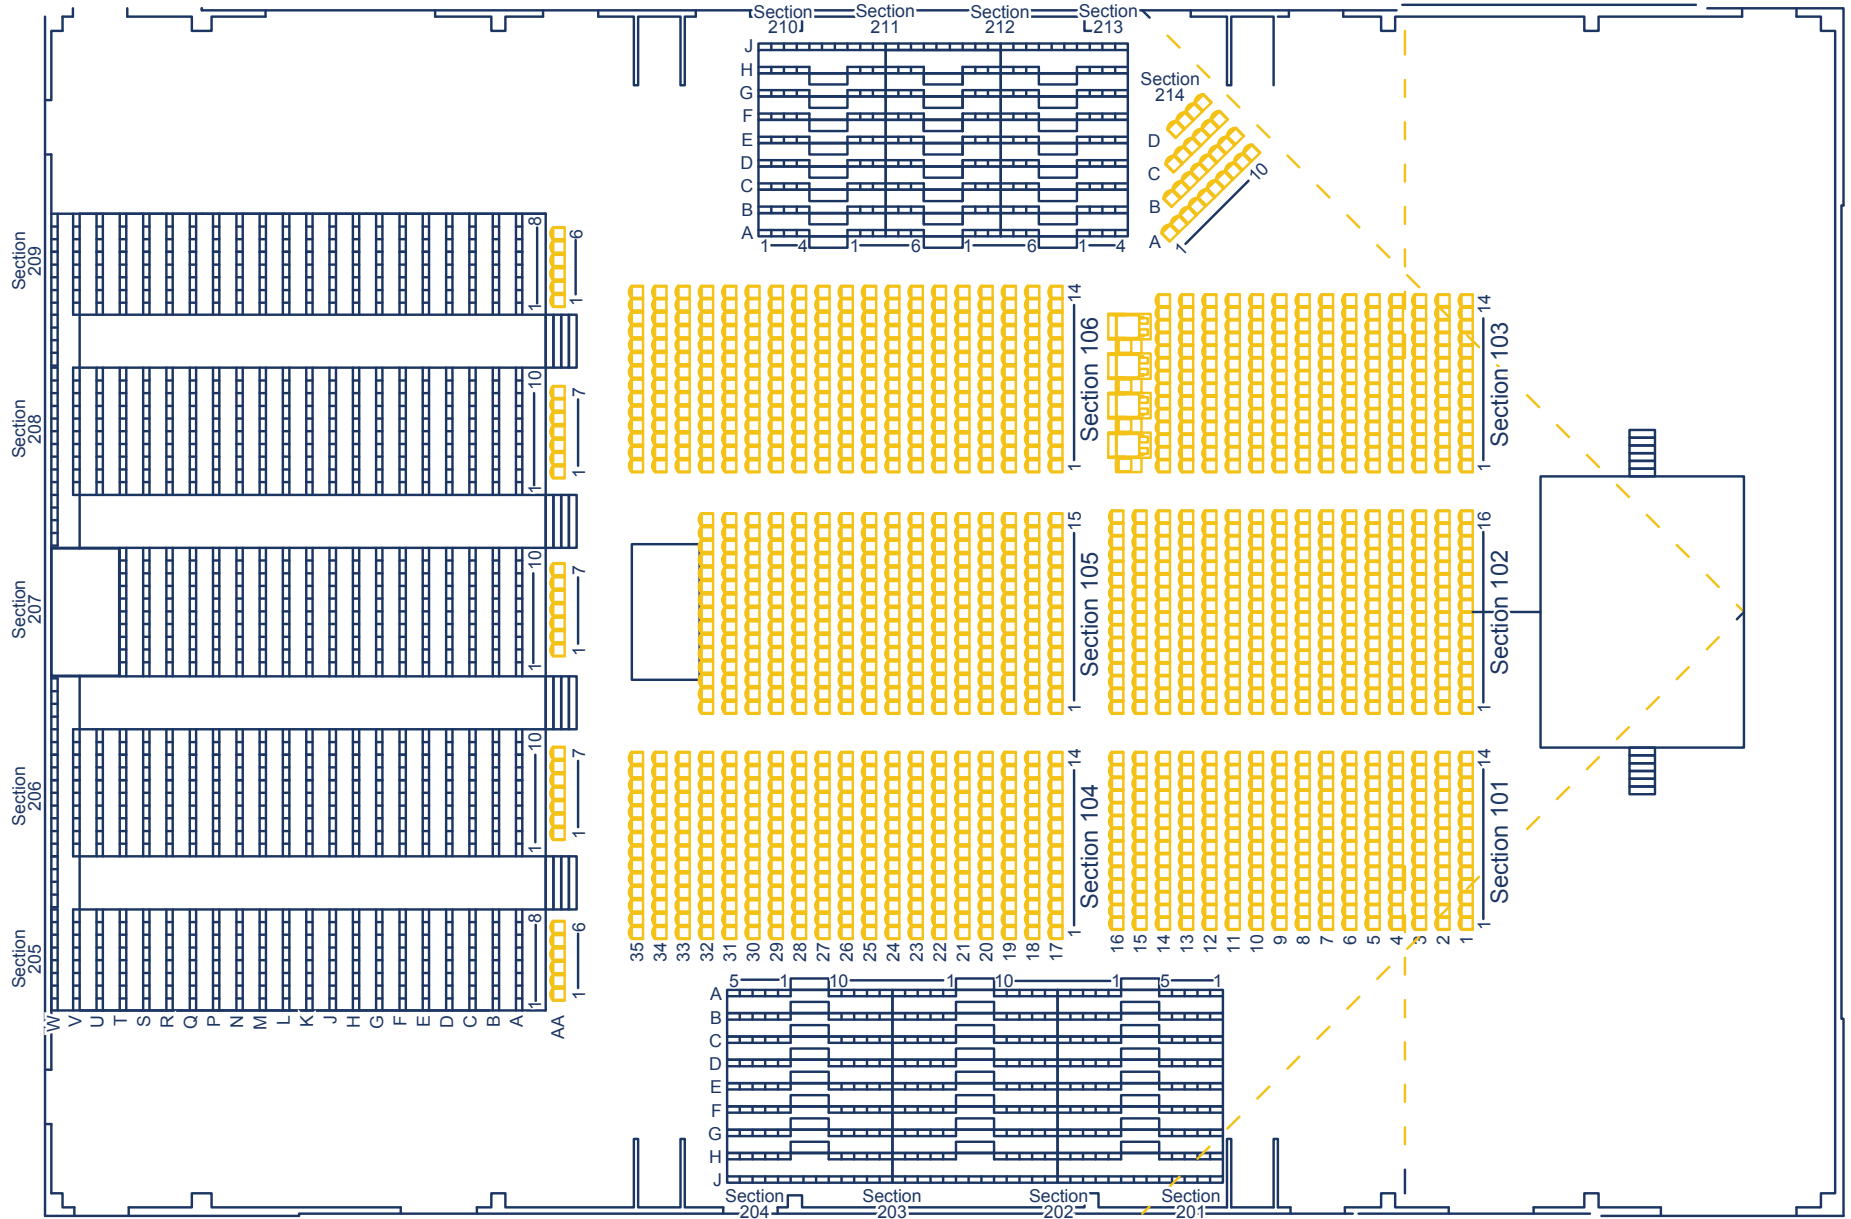

# Bridge View Center

## Expo Hall - Comedian Seating

Capacity - 2,934

 Floor Seats

 Risers