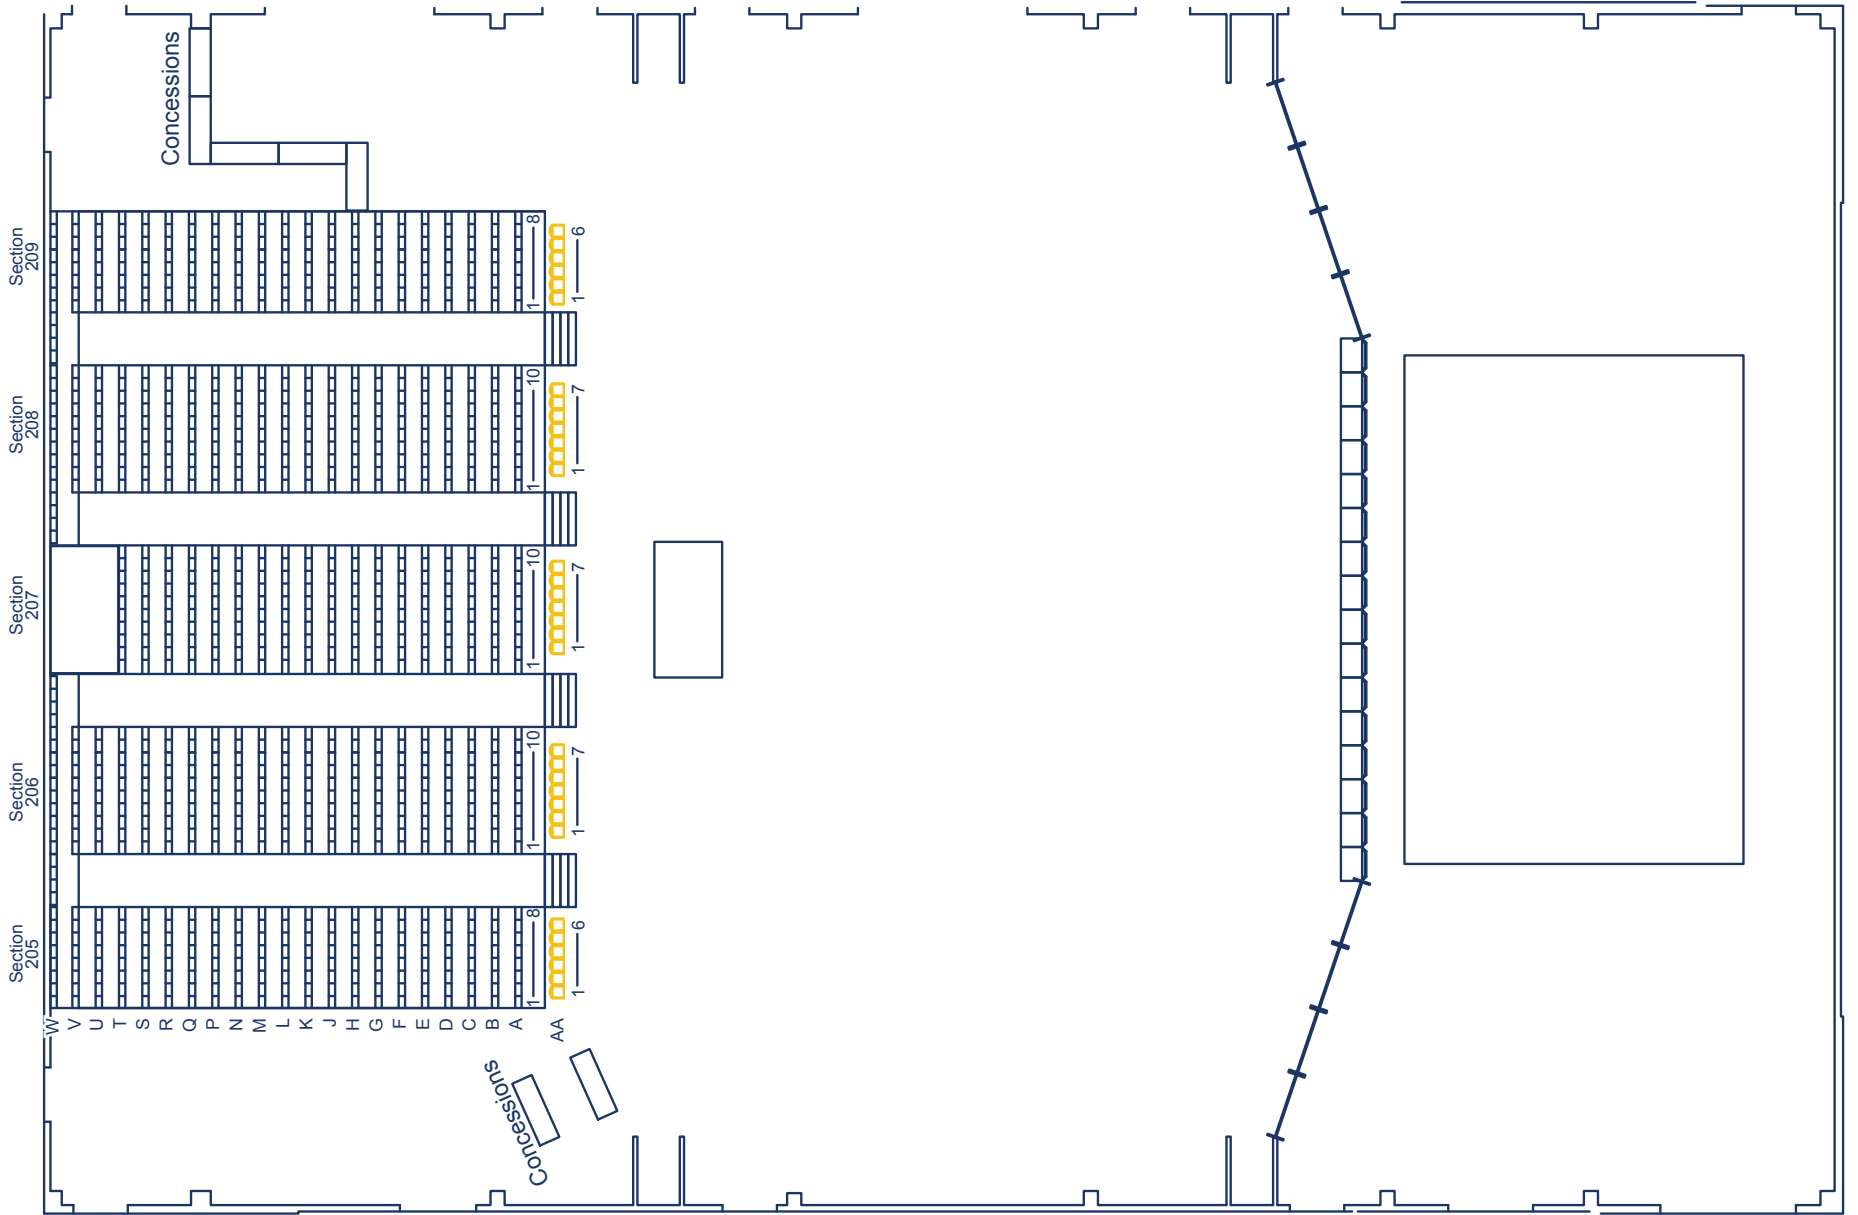

Bridge View Center

Expo Hall - Open Floor

Capacity - 3,000

 Floor Seats

 Risers