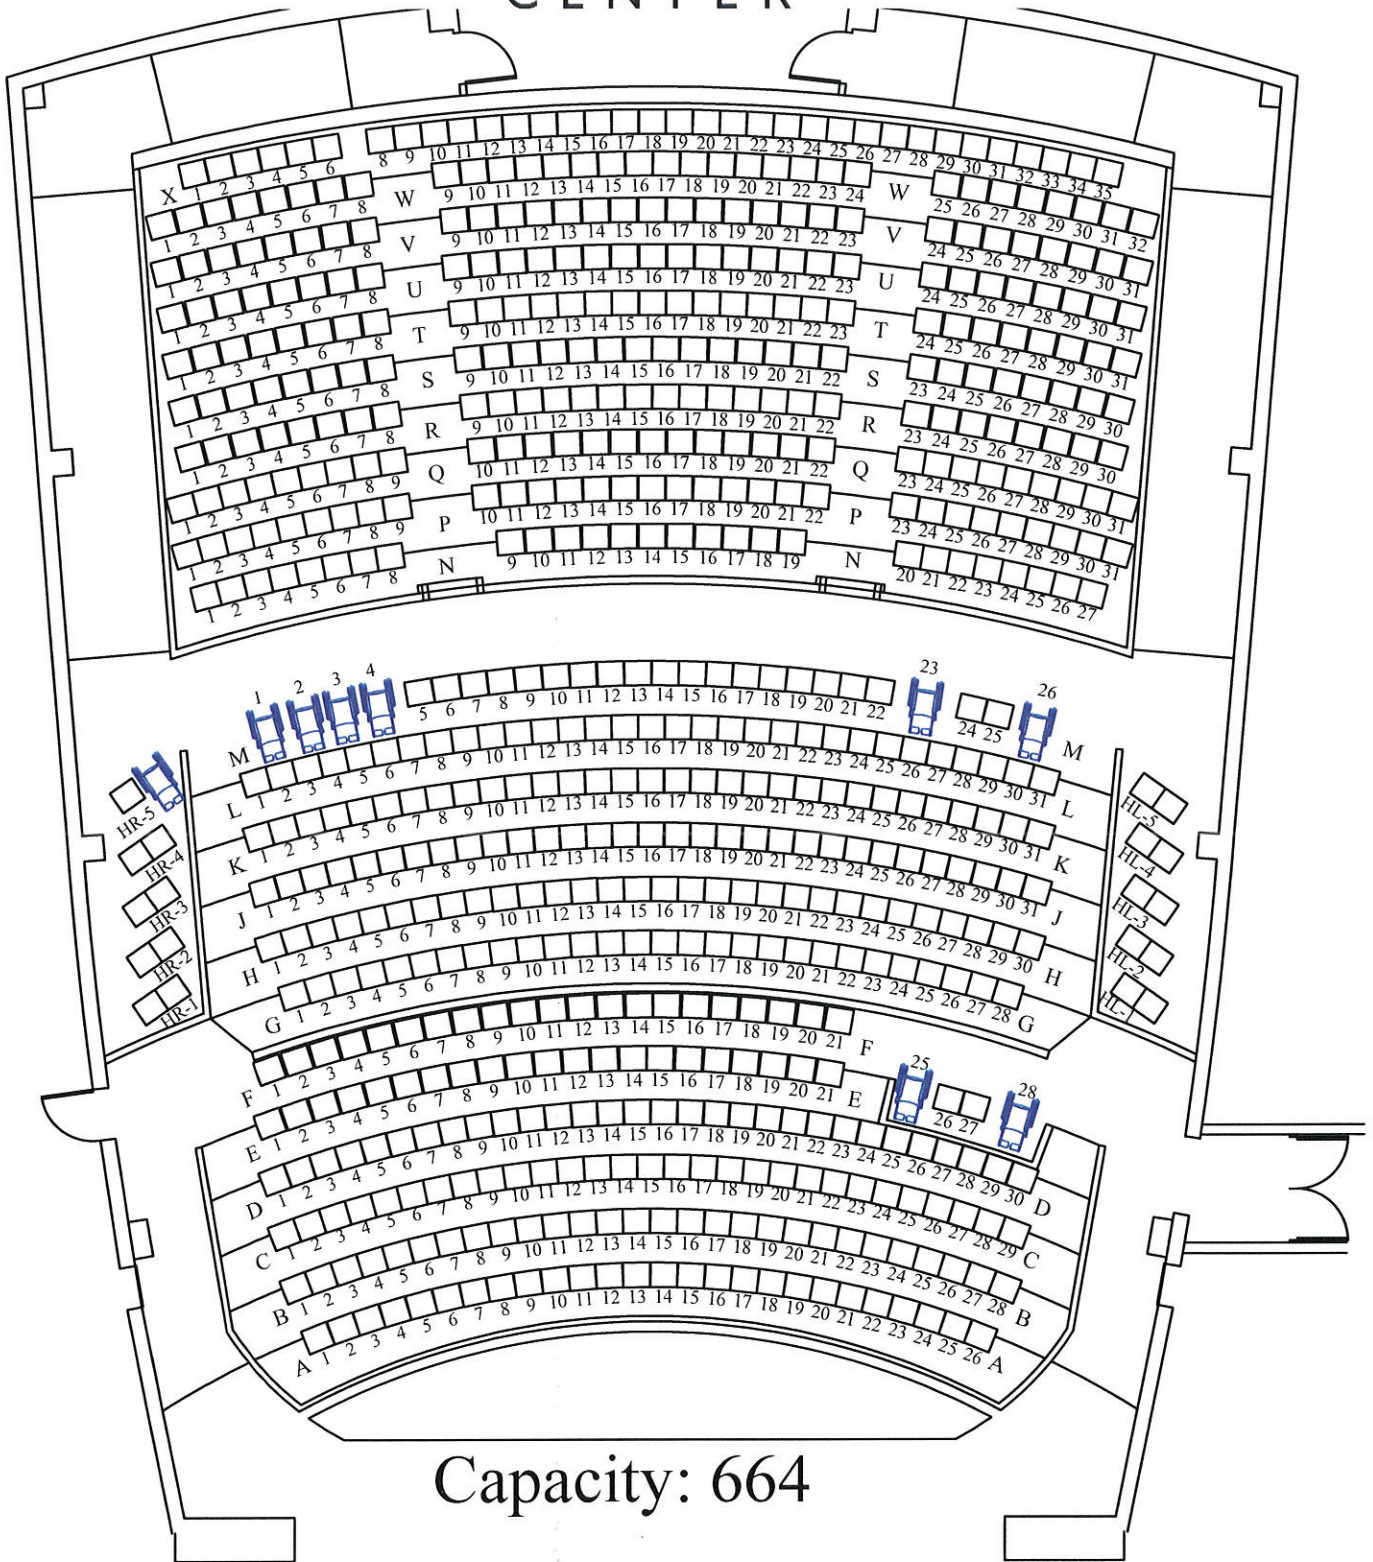

# Bridge View

## CENTER

Capacity: 664