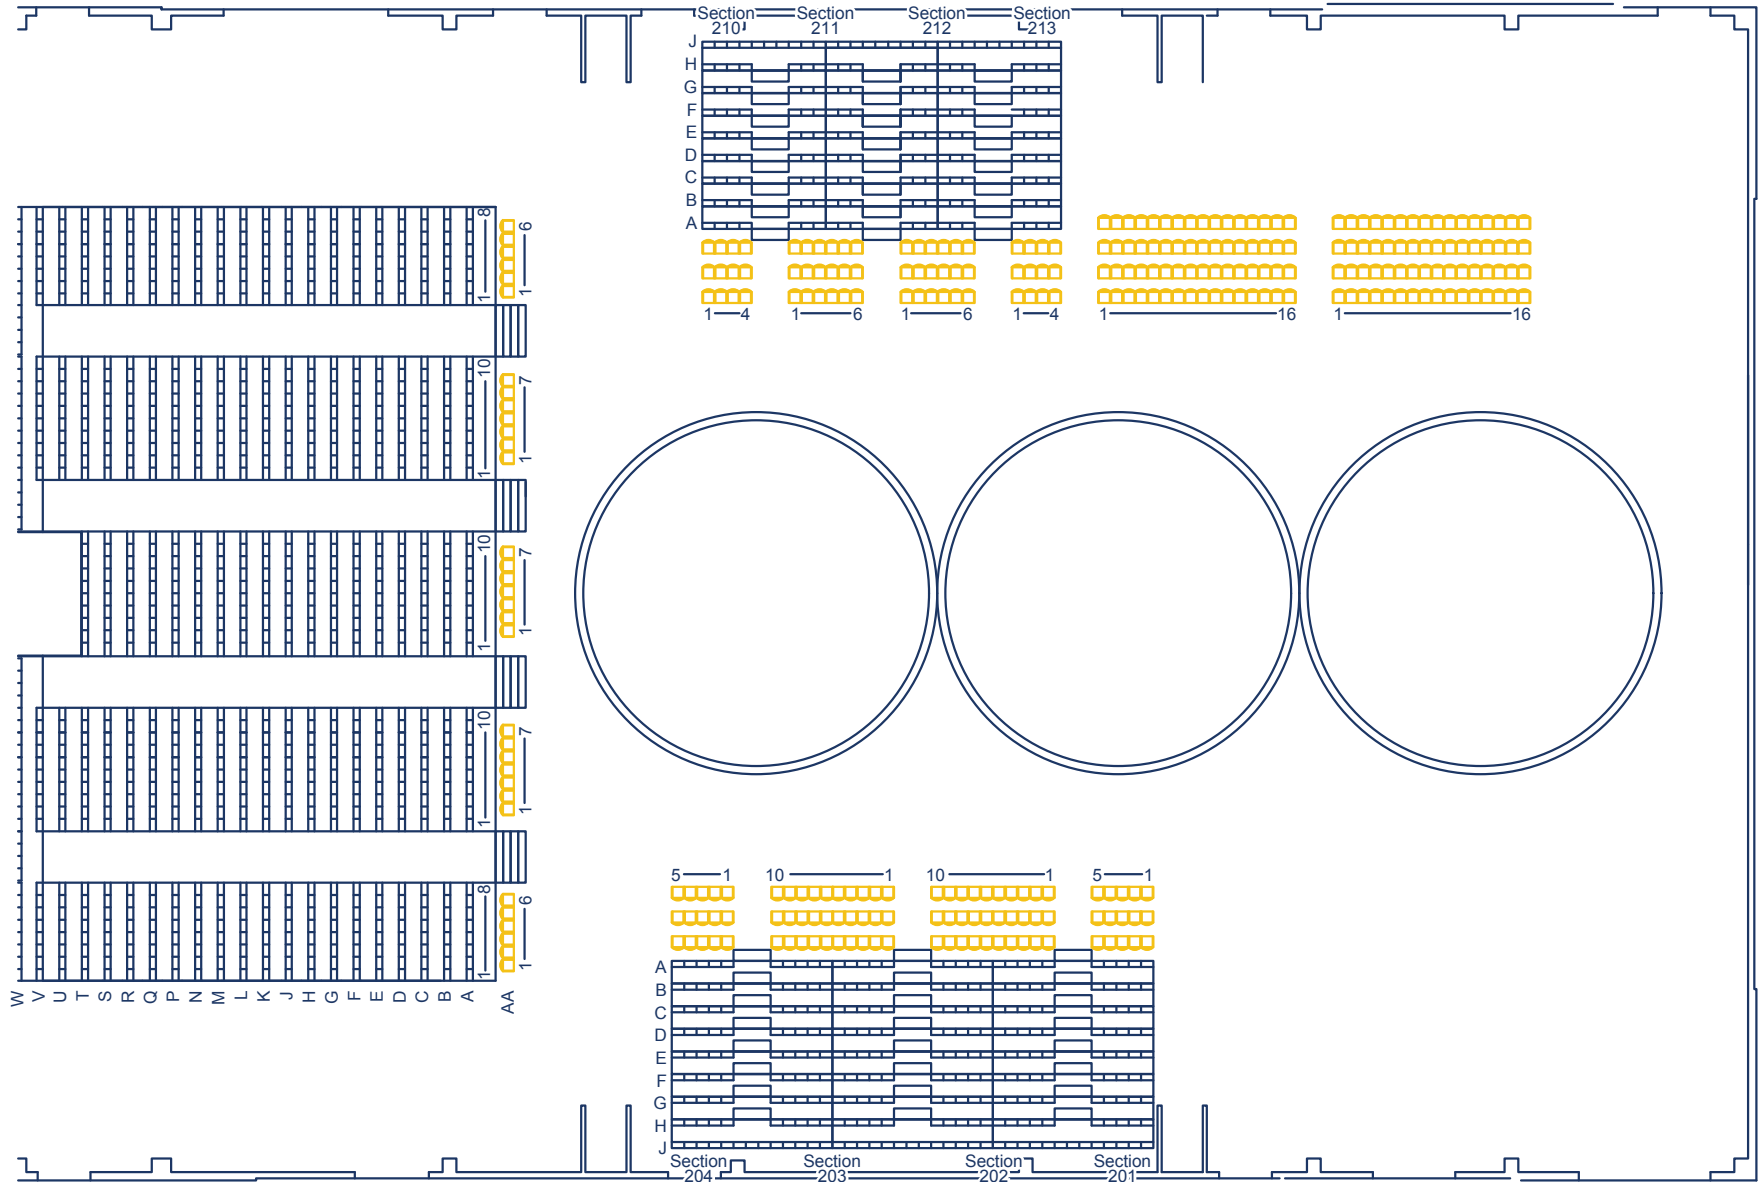

# Bridge View Center

## Expo Hall - Circus Seating

Capacity - 1,728

 Floor Seats

 Risers