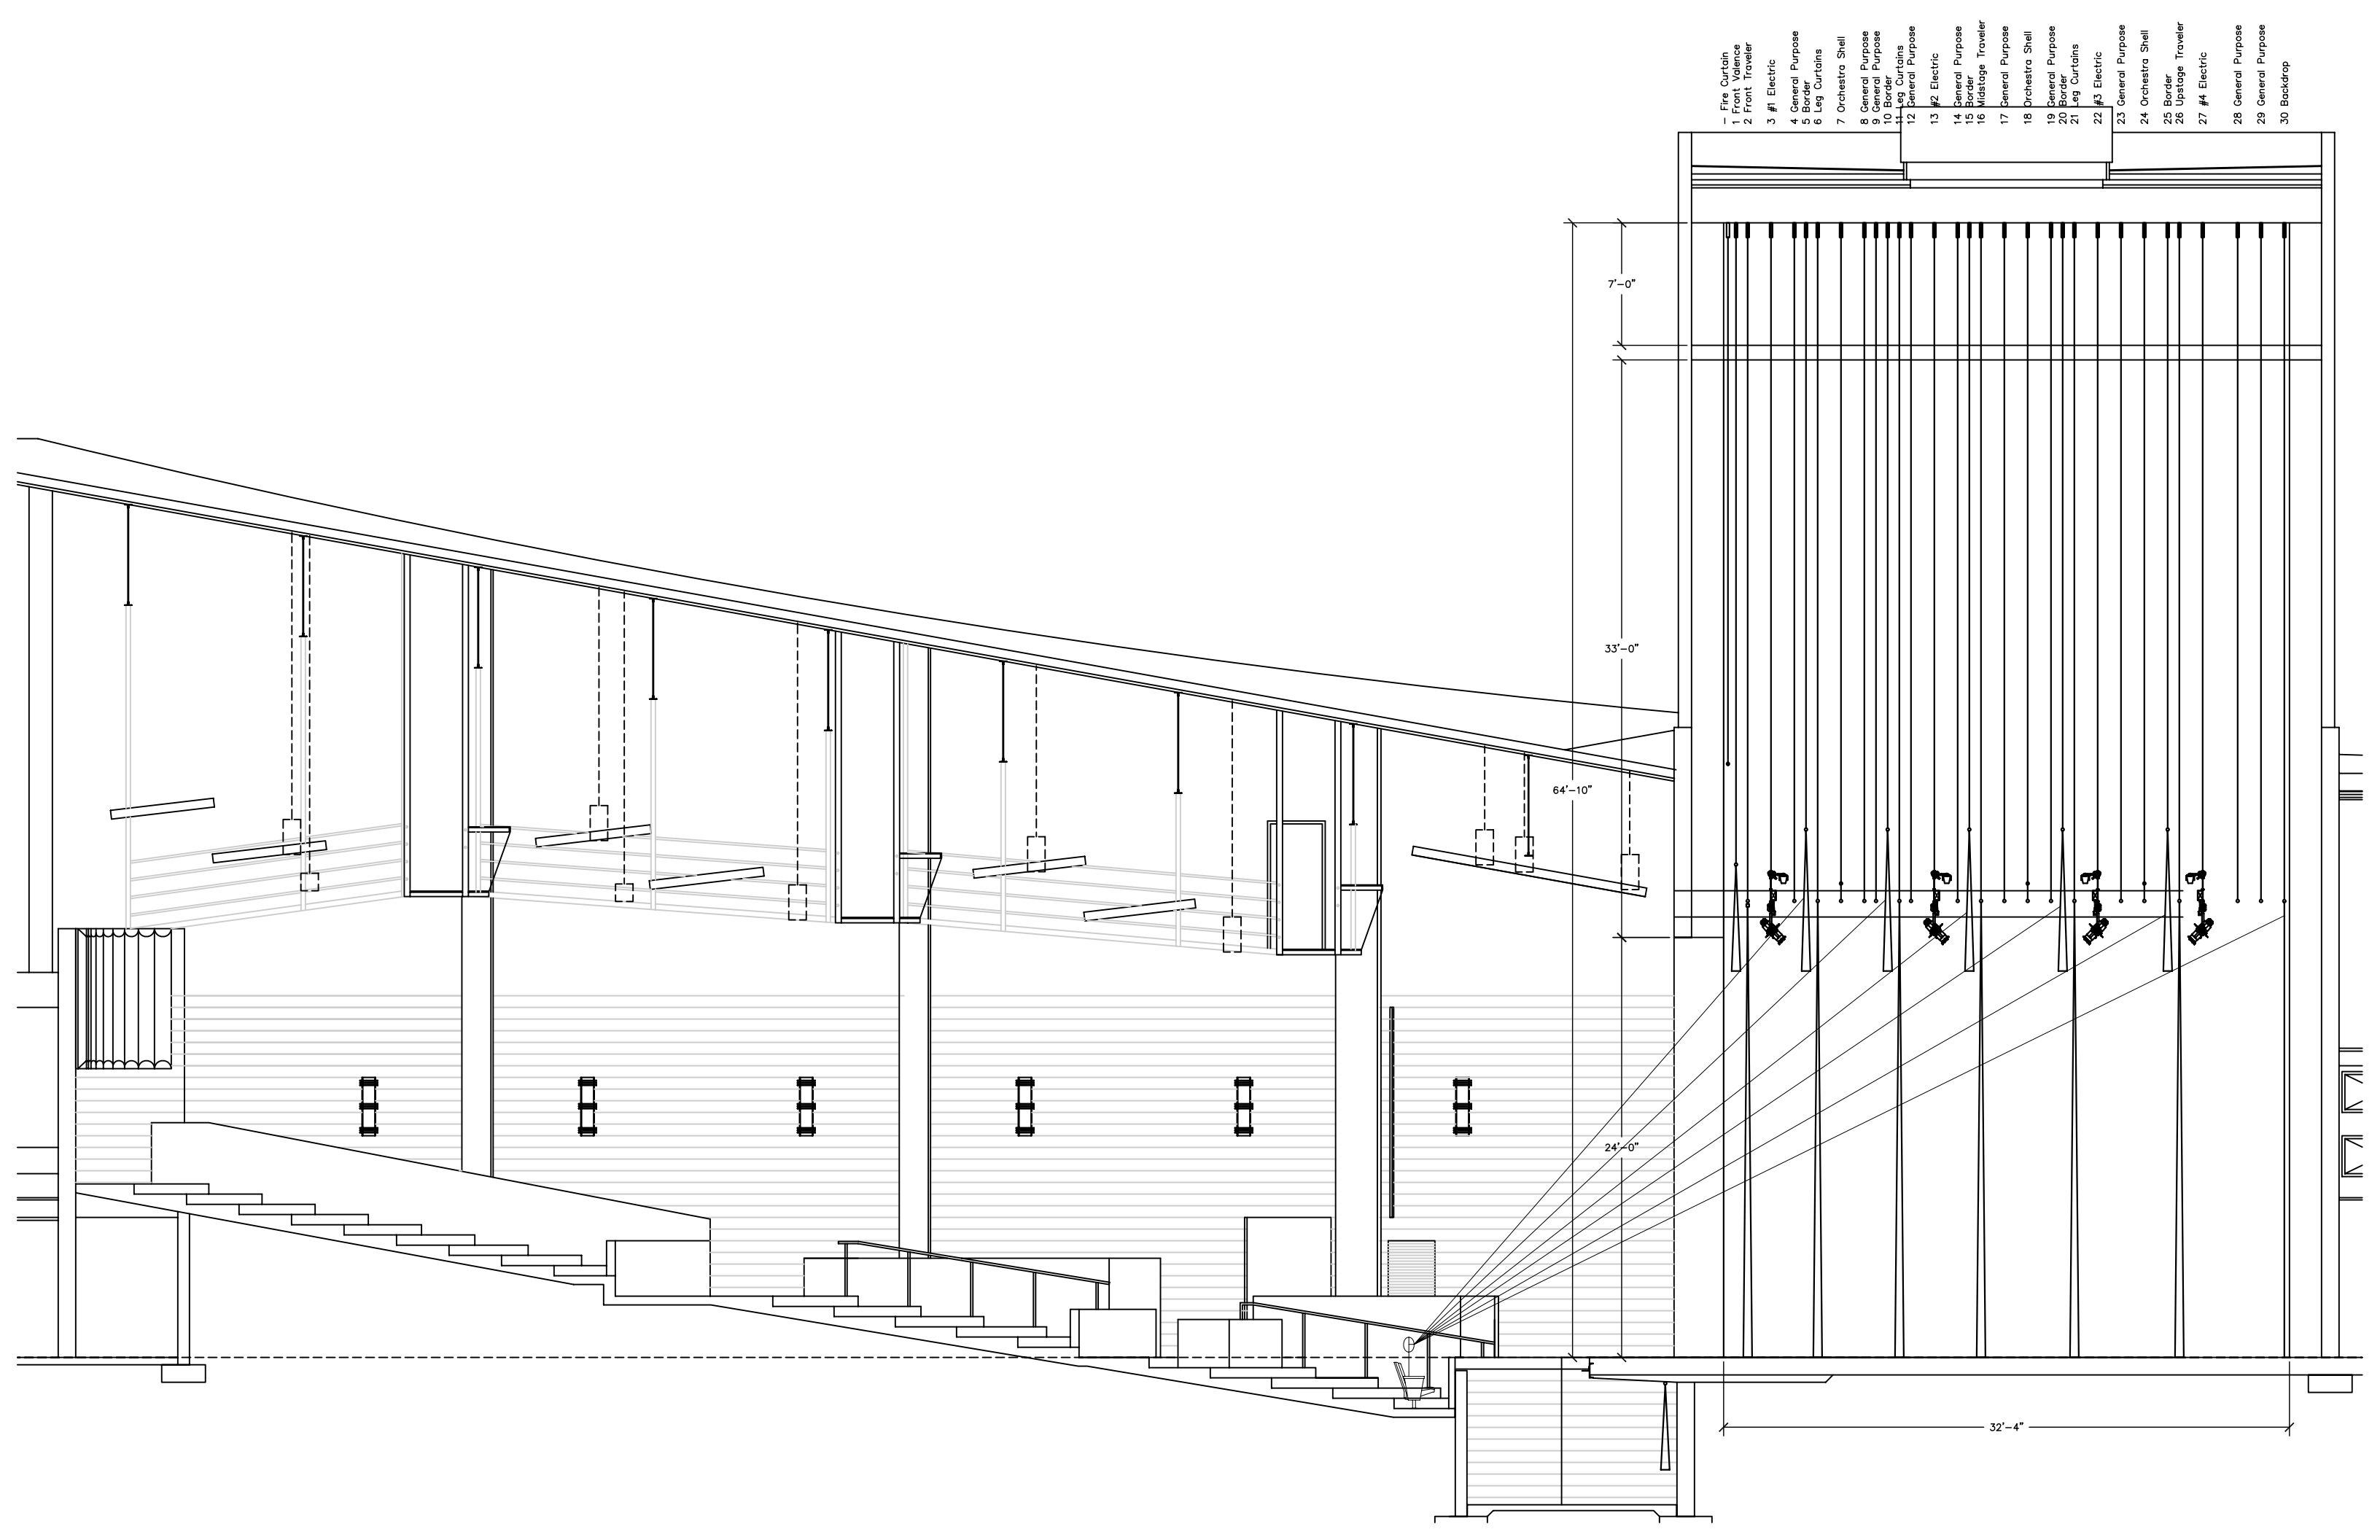

DN

F.E.-1

F.E.-1

62'-0"  
46'-4"

PLASTER LINE  
FIRE CURTAIN

4'-0"  
4'-8"  
4'-8"  
36'-0"  
32'-4"  
5'-4"  
6'-0"

- 1 Front Valance
- 2 Front Traveler
- 3 #1 Electric
- 4 General Purp.
- 5 Border
- 6 Leg Curtains
- 7 Orchestra Shell
- 8 General Purp.
- 9 General Purp.
- 10 Border
- 11 Leg Curtains
- 12 General Purp.
- 13 #2 Electric
- 14 General Purp.
- 15 Border
- 16 Midstage Trav.
- 17 General Purp.
- 18 Orchestra Shell
- 19 General Purp.
- 20 Border
- 21 Leg Curtains
- 22 #3 Electric
- 23 General Purp./Scrim
- 24 Orchestra Shell
- 25 Border
- 26 Upstage Trav.
- 27 #4 Electric
- 28 General Purp.
- 29 General Purp.
- 30 Backdrop

- Fire Curtain
- 1 Front Valance
- 2 Front Traveler
- 3 #1 Electric
- 4 General Purpose
- 5 Border
- 6 Leg Curtains
- 7 Orchestra Shell
- 8 General Purpose
- 9 General Purpose
- 10 Border
- 11 Leg Curtains
- 12 General Purpose
- 13 #2 Electric
- 14 General Purpose
- 15 Border
- 16 Midstage Traveler
- 17 General Purpose
- 18 Orchestra Shell
- 19 General Purpose
- 20 Border
- 21 Leg Curtains
- 22 #3 Electric
- 23 General Purpose
- 24 Orchestra Shell
- 25 Border
- 26 Upstage Traveler
- 27 #4 Electric
- 28 General Purpose
- 29 General Purpose
- 30 Backdrop

7'-0"

33'-0"

64'-10"

24'-0"

32'-4"

- Fire Curtain
- 1 Front Valence
- 2 Front Traveler
- 3 #1 Electric
- 4 General Purpose
- 5 Border
- 6 Leg Curtains
- 7 Orchestra Shell
- 8 General Purpose
- 9 General Purpose
- 10 Border
- 11 Leg Curtains
- 12 General Purpose
- 13 #2 Electric
- 14 General Purpose
- 15 Border
- 16 Midstage Traveler
- 17 General Purpose
- 18 Orchestra Shell
- 19 General Purpose
- 20 Border
- 21 Leg Curtains
- 22 #3 Electric
- 23 General Purpose
- 24 Orchestra Shell
- 25 Border
- 26 Upstage Traveler
- 27 #4 Electric
- 28 General Purpose
- 29 General Purpose
- 30 Backdrop

7'-0"

33'-0"

64'-10"

24'-0"

32'-4"

BOX BOOM  
STAGE LEFT

BOX BOOM  
STAGE RIGHT

CATWALK #3