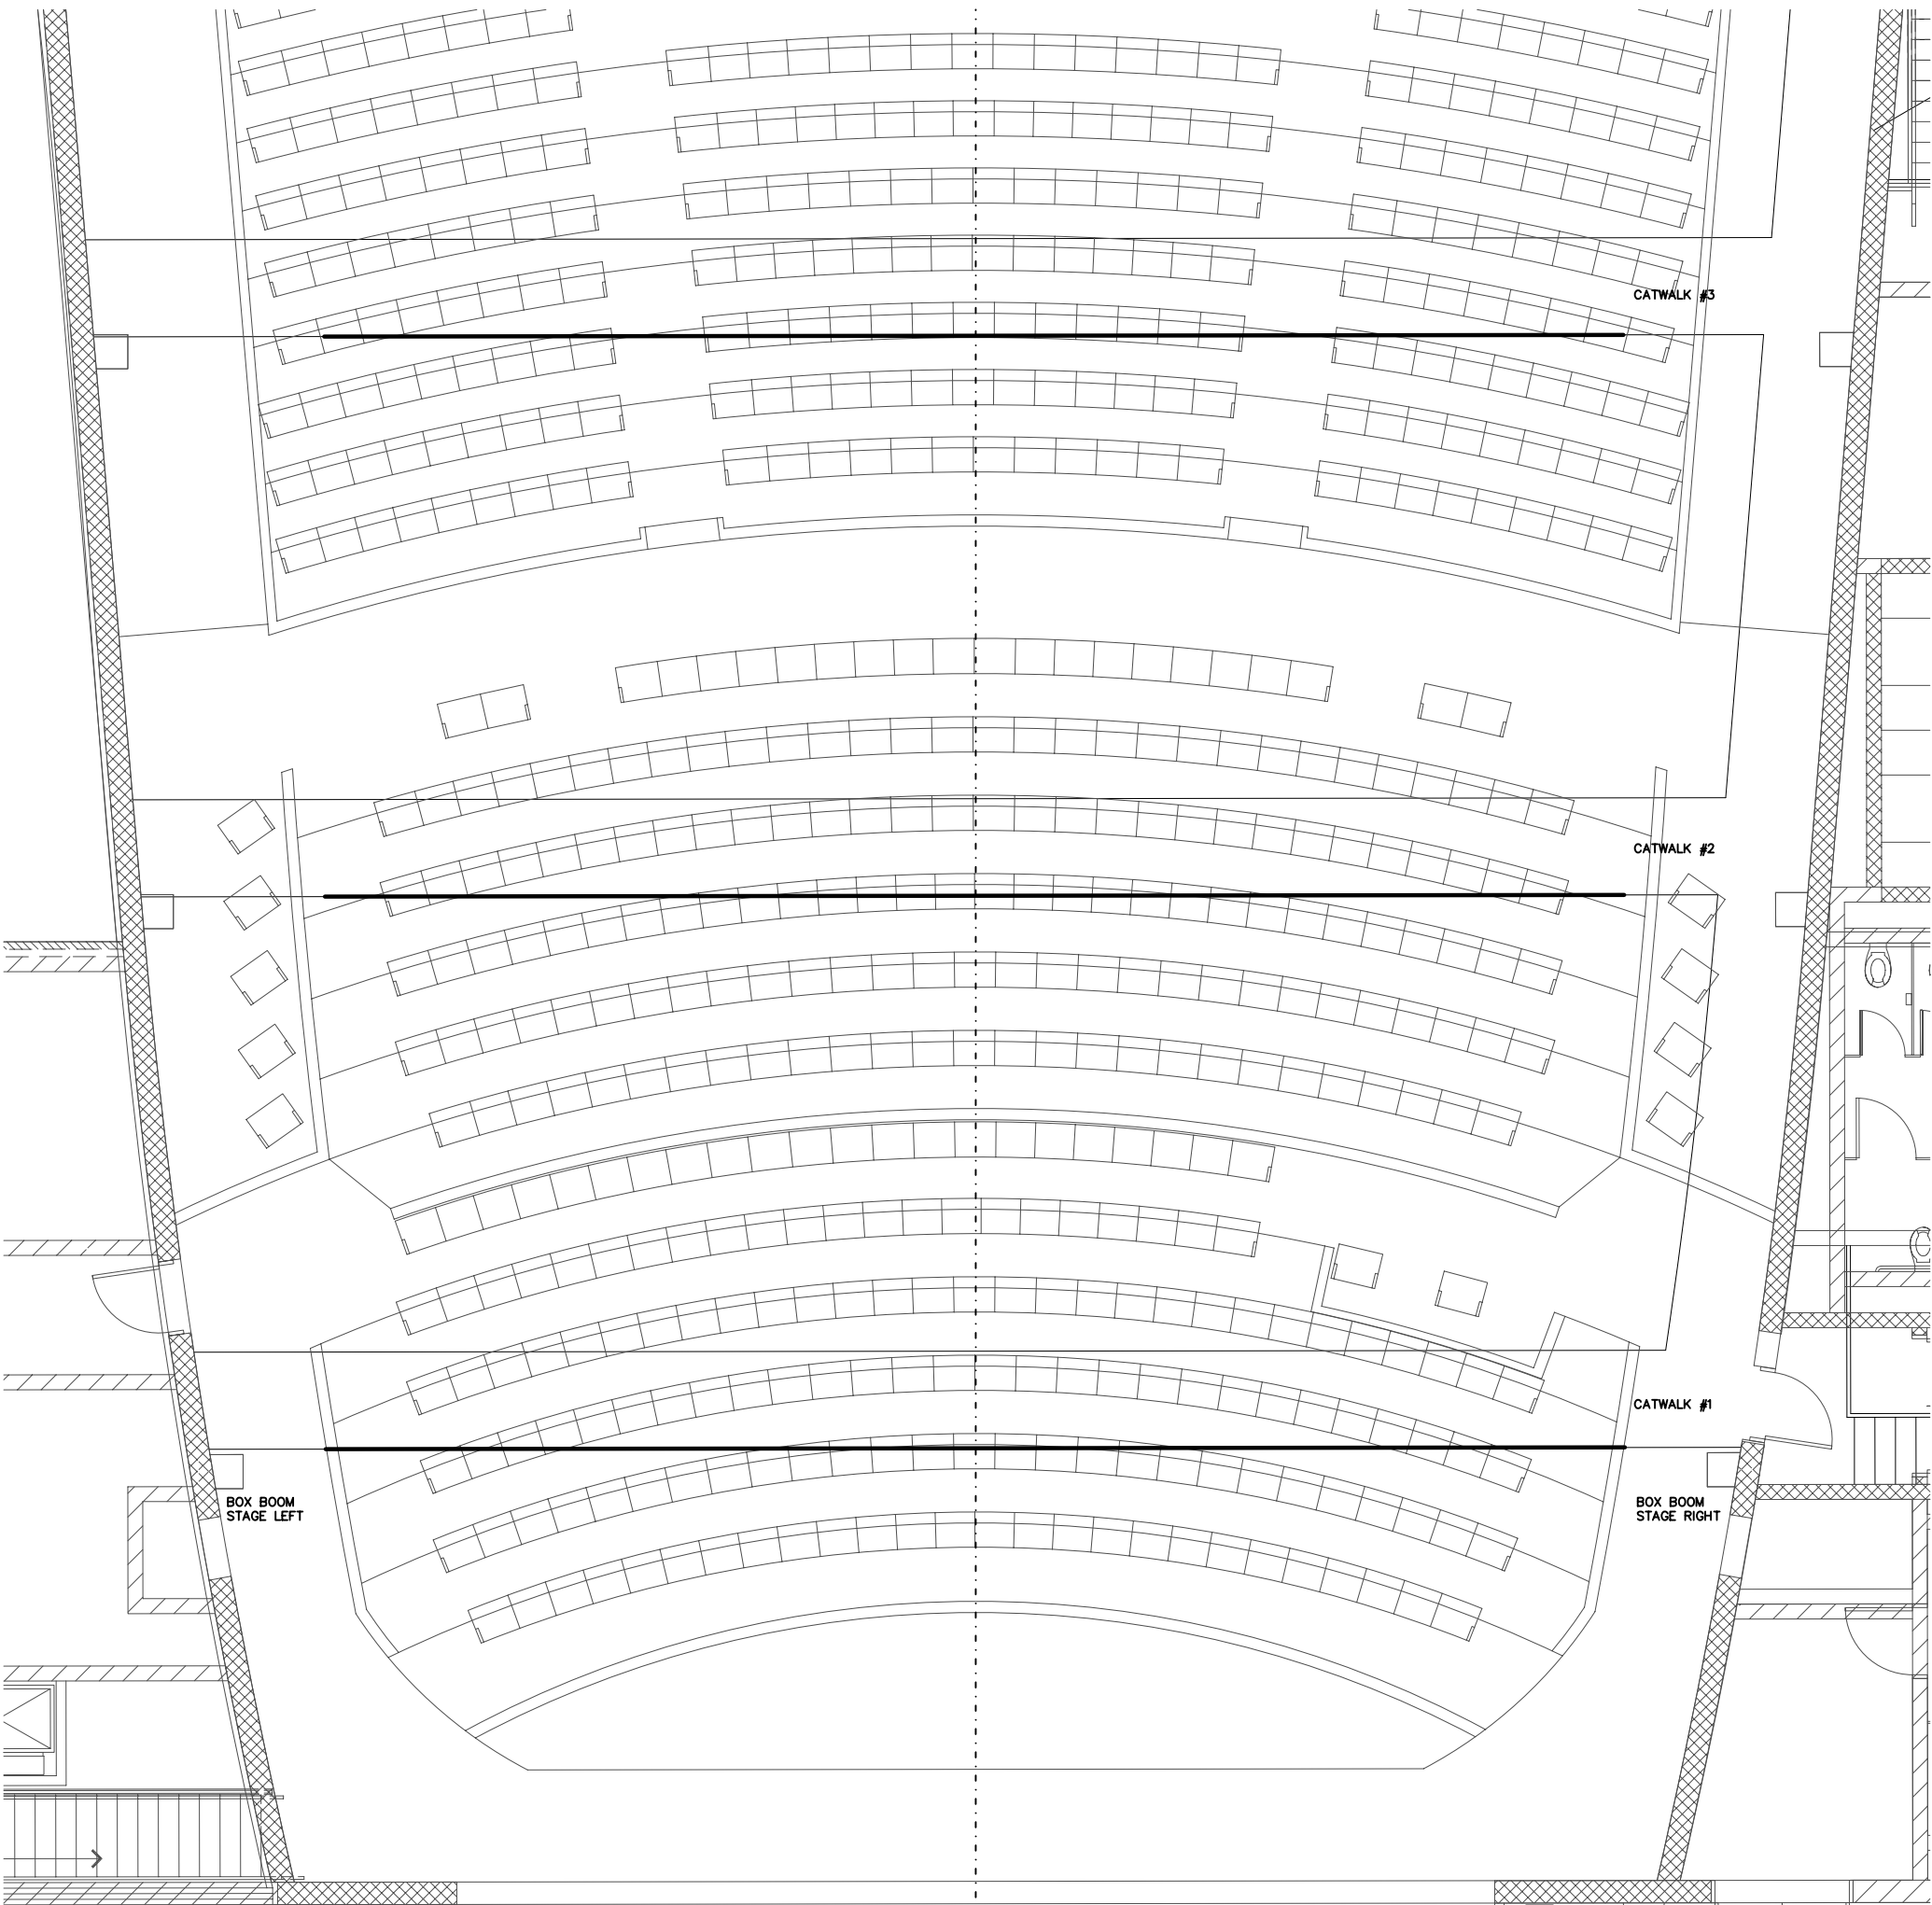

- Fire Curtain
- 1 Front Valance
- 2 Front Traveler
- 3 #1 Electric
- 4 General Purpose
- 5 Border
- 6 Leg Curtains
- 7 Orchestra Shell
- 8 General Purpose
- 9 General Purpose
- 10 Border
- 11 Leg Curtains
- 12 General Purpose
- 13 #2 Electric
- 14 General Purpose
- 15 Border
- 16 Midstage Traveler
- 17 General Purpose
- 18 Orchestra Shell
- 19 General Purpose
- 20 Border
- 21 Leg Curtains
- 22 #3 Electric
- 23 General Purpose
- 24 Orchestra Shell
- 25 Border
- 26 Upstage Traveler
- 27 #4 Electric
- 28 General Purpose
- 29 General Purpose
- 30 Backdrop

7'-0"

33'-0"

64'-10"

24'-0"

32'-4"

- Fire Curtain
- 1 Front Valence
- 2 Front Traveler
- 3 #1 Electric
- 4 General Purpose
- 5 Border
- 6 Leg Curtains
- 7 Orchestra Shell
- 8 General Purpose
- 9 General Purpose
- 10 Border
- 11 Leg Curtains
- 12 General Purpose
- 13 #2 Electric
- 14 General Purpose
- 15 Border
- 16 Midstage Traveler
- 17 General Purpose
- 18 Orchestra Shell
- 19 General Purpose
- 20 Border
- 21 Leg Curtains
- 22 #3 Electric
- 23 General Purpose
- 24 Orchestra Shell
- 25 Border
- 26 Upstage Traveler
- 27 #4 Electric
- 28 General Purpose
- 29 General Purpose
- 30 Backdrop

7'-0"

33'-0"

64'-10"

24'-0"

32'-4"

BOX BOOM  
STAGE LEFT

BOX BOOM  
STAGE RIGHT

CATWALK #3

CATWALK #2

CATWALK #1

#1 ELECTRIC

#2 ELECTRIC

#3 ELECTRIC

#4 ELECTRIC