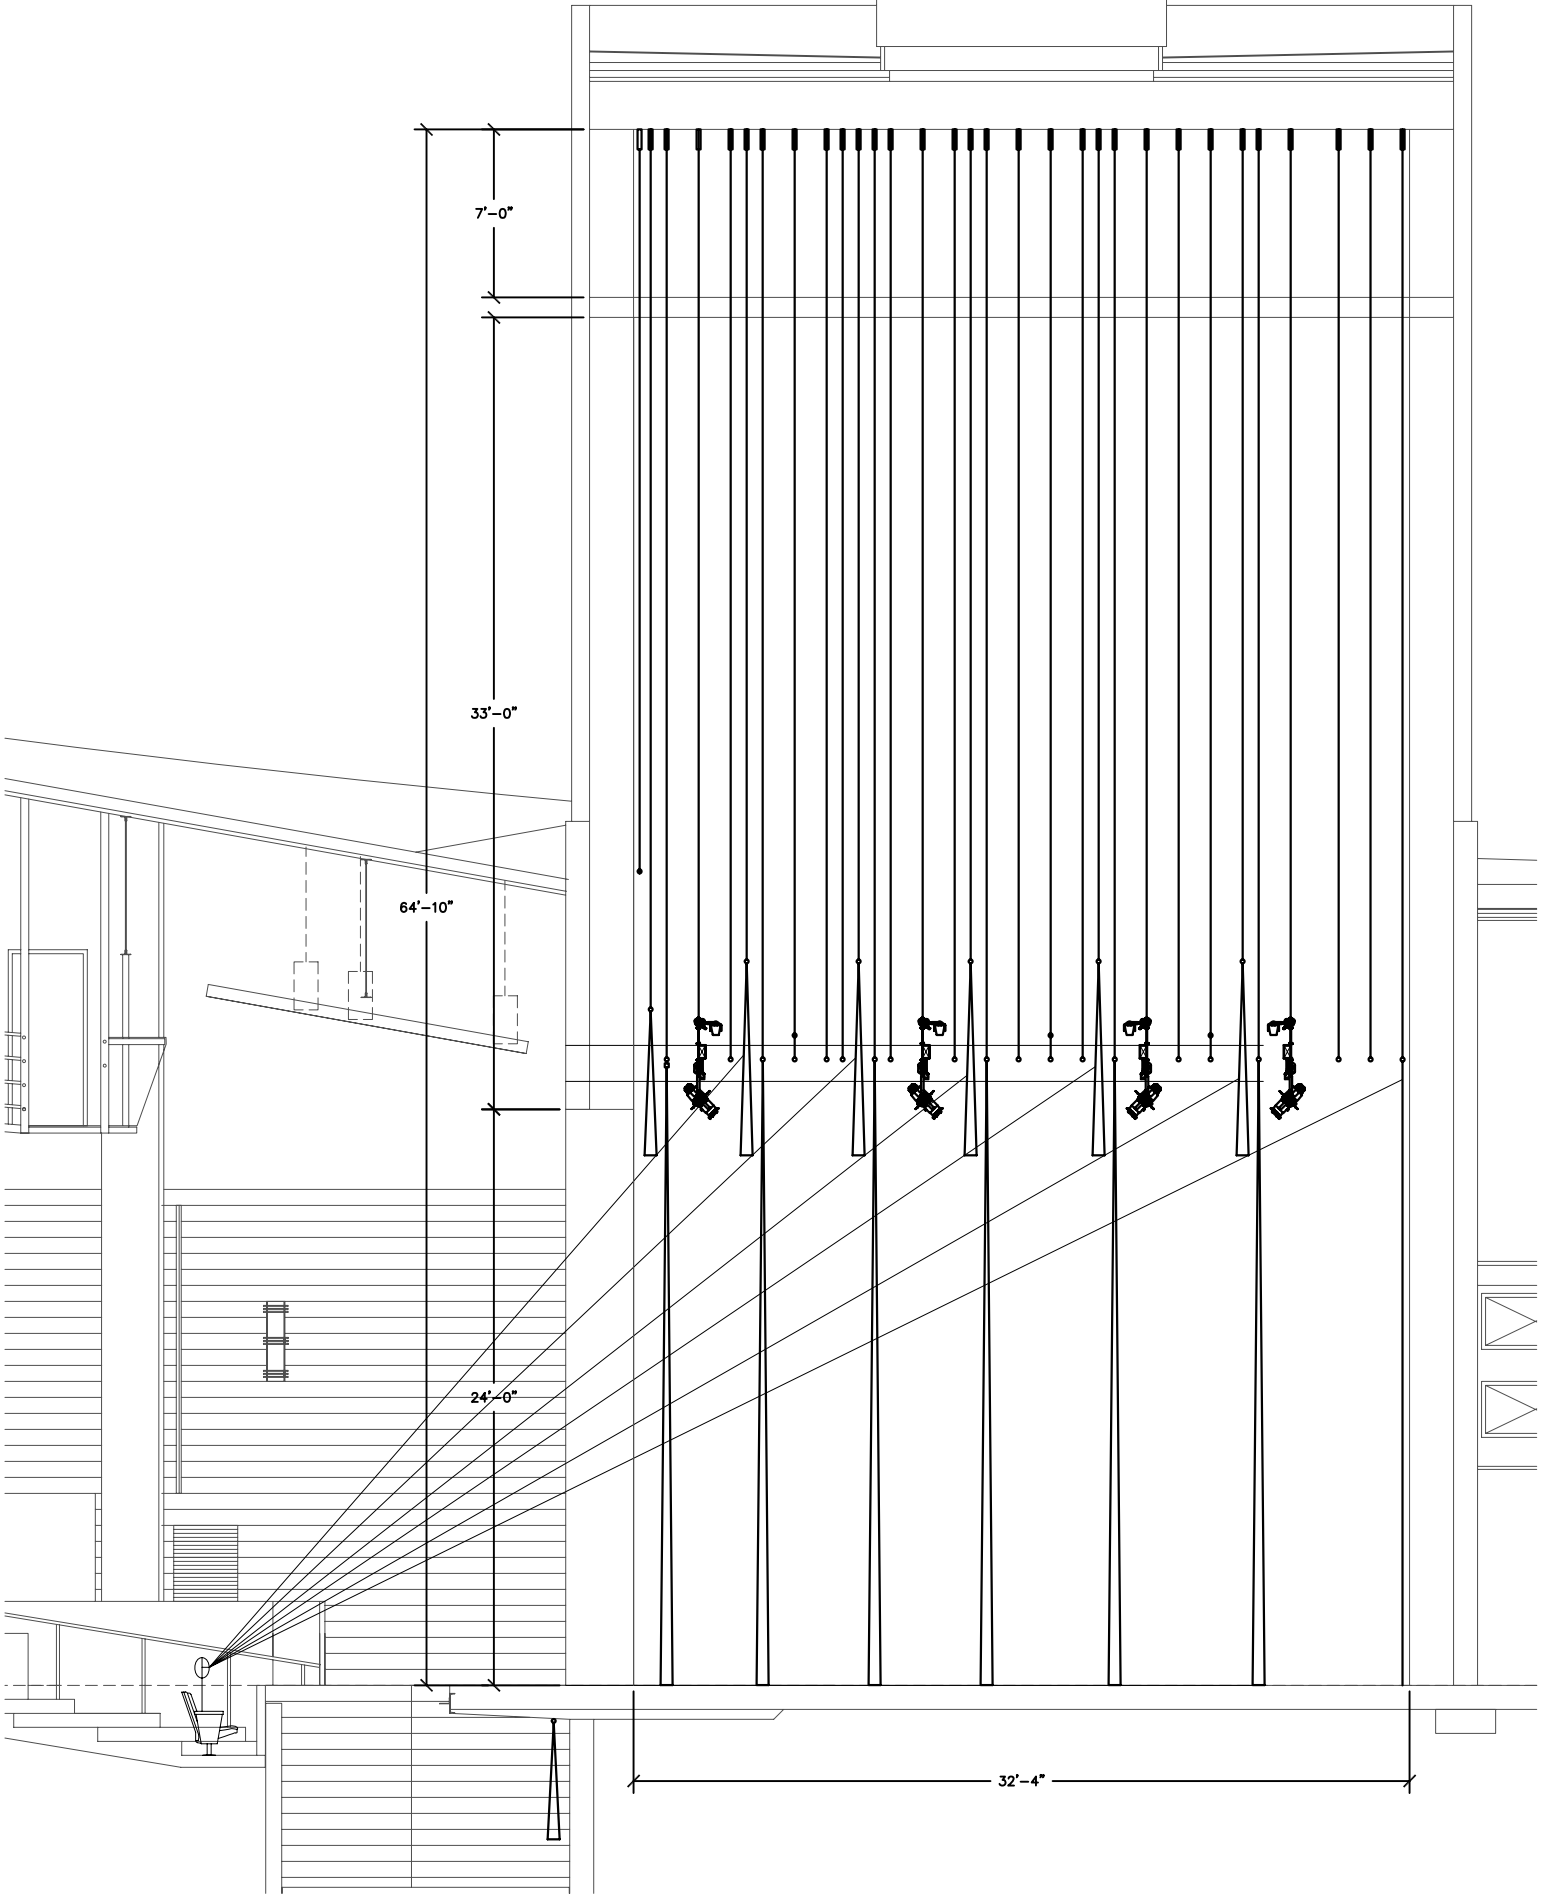

DN

F.E.-1

F.E.-1

62'-0"  
46'-4"

PLASTER LINE  
FIRE CURTAIN

4'-0"  
4'-8"  
4'-8"  
36'-0"  
32'-4"  
5'-4"  
6'-0"

- 1 Front Valance
- 2 Front Traveler
- 3 #1 Electric
- 4 General Purp.
- 5 Border
- 6 Leg Curtains
- 7 Orchestra Shell
- 8 General Purp.
- 9 General Purp.
- 10 Border
- 11 Leg Curtains
- 12 General Purp.
- 13 #2 Electric
- 14 General Purp.
- 15 Border
- 16 Midstage Trav.
- 17 General Purp.
- 18 Orchestra Shell
- 19 General Purp.
- 20 Border
- 21 Leg Curtains
- 22 #3 Electric
- 23 General Purp./Scrim
- 24 Orchestra Shell
- 25 Border
- 26 Upstage Trav.
- 27 #4 Electric
- 28 General Purp.
- 29 General Purp.
- 30 Backdrop

- Fire Curtain
- 1 Front Valance
- 2 Front Traveler
- 3 #1 Electric
- 4 General Purpose
- 5 Border
- 6 Leg Curtains
- 7 Orchestra Shell
- 8 General Purpose
- 9 General Purpose
- 10 Border
- 11 Leg Curtains
- 12 General Purpose
- 13 #2 Electric
- 14 General Purpose
- 15 Border
- 16 Midstage Traveler
- 17 General Purpose
- 18 Orchestra Shell
- 19 General Purpose
- 20 Border
- 21 Leg Curtains
- 22 #3 Electric
- 23 General Purpose
- 24 Orchestra Shell
- 25 Border
- 26 Upstage Traveler
- 27 #4 Electric
- 28 General Purpose
- 29 General Purpose
- 30 Backdrop

7'-0"

33'-0"

64'-10"

24'-0"

32'-4"

- Fire Curtain
- 1 Front Valence
- 2 Front Traveler
- 3 #1 Electric
- 4 General Purpose
- 5 Border
- 6 Leg Curtains
- 7 Orchestra Shell
- 8 General Purpose
- 9 General Purpose
- 10 Border
- 11 Leg Curtains
- 12 General Purpose
- 13 #2 Electric
- 14 General Purpose
- 15 Border
- 16 Midstage Traveler
- 17 General Purpose
- 18 Orchestra Shell
- 19 General Purpose
- 20 Border
- 21 Leg Curtains
- 22 #3 Electric
- 23 General Purpose
- 24 Orchestra Shell
- 25 Border
- 26 Upstage Traveler
- 27 #4 Electric
- 28 General Purpose
- 29 General Purpose
- 30 Backdrop

7'-0"

33'-0"

64'-10"

24'-0"

32'-4"

BOX BOOM  
STAGE LEFT

BOX BOOM  
STAGE RIGHT

CATWALK #3